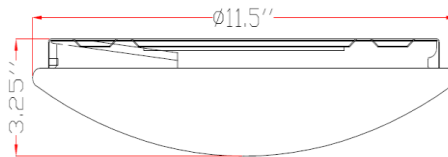

CF3001

LED Decorative Ceiling Fixture

SOURCE : LED Module 15Watts

PRODUCT DESCRIPTION

- A. Multi-faceted fixture interior engineered to maximize LED module performance.
- B. LED module designed to deliver maximum light levels to work surface without fixture glare.
- C. Opaque white acrylic lens finish provides maximum optical comfort and effective light distribution. The low profile dimmable unit is ETL damp listed and produces 1196 lumens at 80+ CRI.

FEATURES & SPECIFICATIONS

- Lumen output : 1196LM
- High color rendition: 80+ CRI
- Accommodates 120 volts AC at 60Hz
- 3000K
- TRIAC Dimmable
- Designed For Ceiling Or Wall Applications

RATINGS:

The products covered by this report are fixed luminaire for dry or damp location use, they are intended to be mounted on the outlet box.

Eliteco Lighting

LED Ceiling Fixture

CF3001

CF3001

Luminous flux	1196Lm
Maximum intensity	289.6 cd
Input wattage	15W
Lumens per watt	80 LPW
Beam angle	96.8°

Model #	CF3001
Input Voltage	120V AC, 60Hz
Color Temperature	3000K
CRI	80+
Current	200mA
Watts	15W
Lumens	1196
Beam Angle	96.57° to 96.8°
Dimmable	Most triac and ELV dimmers
Housing Material	Aluminum
Lens	Frosted polycarbonate
Rating	c/ETL/us Listed, wet locations
Dimensions	11.5" Dia. x 3.25" H
Power Factor	94%
Mounting	Recessed/Surface mount
LED Type	15x Seoul LEDs
Average Life (Hrs)	50,000 hrs